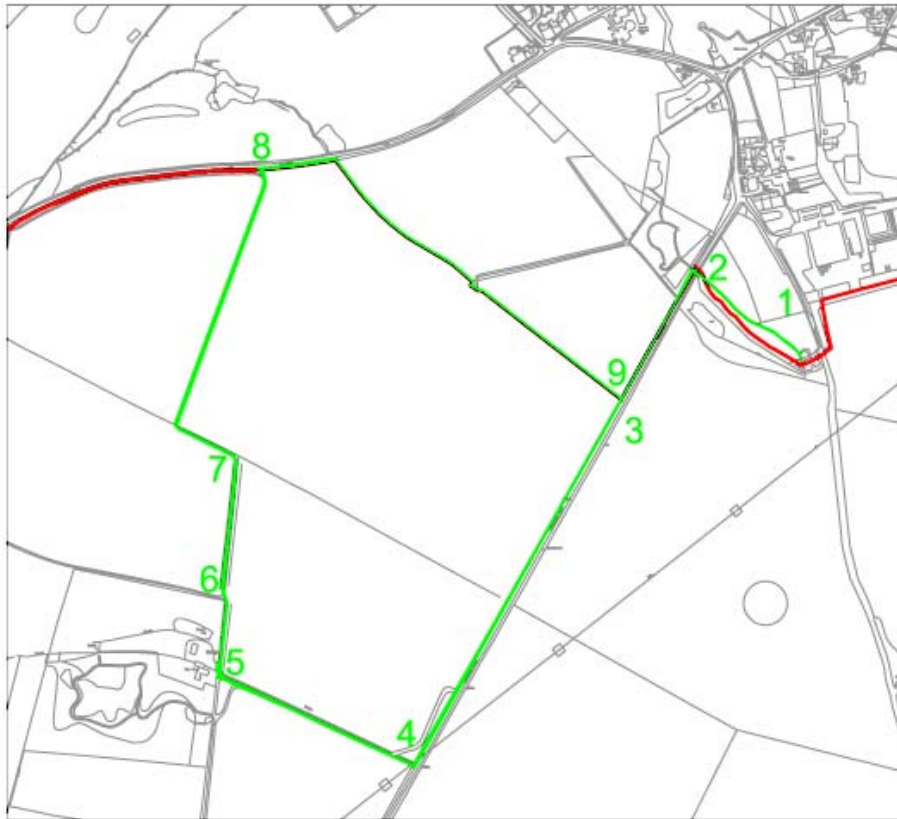

Short Walks

Walking time 45 minutes approx.

Distance 2.1 miles

Start point Manor Wood car park

Greenway map www.greenway.org.uk/downloads

- Site Information**
- Please take litter and foodstuffs home with you;
 - Please keep out of the recent tree planting areas and avoid damage to tree shelters which are required to prevent damage by rabbits;
 - Do not leave your car parked overnight - the Heritage Foundation accepts no liability for the loss or damage to private vehicles;
 - Do not leave valuables within your car - the Heritage Foundation accepts no liability for the loss or damage to private property.

Please report any damage or problems occurring within this site by calling **01462 476007** or writing to the address below:

Garden City Greenway

Brought to you by
Letchworth Garden City Heritage Foundation
Suite 401 The Spirella Building, Bridge Road
Letchworth Garden City,
Hertfordshire SG6 4ET

Key

Short walk

Greenway

Directions

- 1** From Manor Wood car park, follow the Greenway towards Willian Arboretum
- 2** Cross the road to the Arboretum and turn left onto the Greenway
- 3** Continue straight ahead following the bridleway along the field boundary next to Wymondley Road [instead of turning right onto the Greenway]
- 4** When you reach the tracks to turn into Wymondley Wood, turn right and follow the field edge
- 5** At the bottom of the field, turn right to follow the field again
- 6** Turn left on the inside field edge, cut through the field opening and carry on the bridleway following a track up the hill
- 7** At the top of the track turn left and walk 100m and then turn right onto the bridleway

and follow the path down to Willian Road

- 8** At the bottom turn right onto the Greenway and follow it back to the Arboretum
- 9** Turn left into the Arboretum and from there cross Wymondley Road and head back towards Manor Wood car park