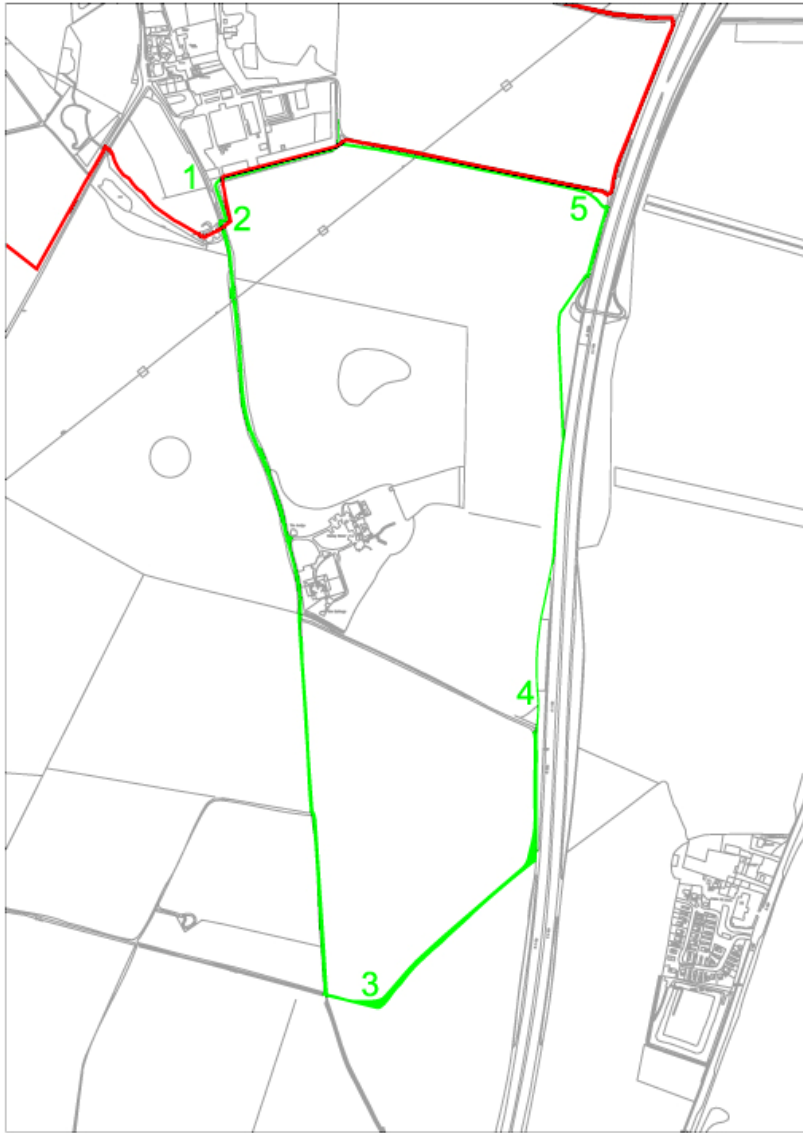

Short Walks

Walking time	1 hour approx.
Distance	2.3 miles
Start point	Manor Wood car park
Greenway map	www.greenway.org.uk/downloads
Site Information	<ul style="list-style-type: none">• Please take litter and foodstuffs home with you;• Please keep out of the recent tree planting areas and avoid damage to tree shelters which are required to prevent damage by rabbits;• Do not leave your car parked overnight - the Heritage Foundation accepts no liability for the loss or damage to private vehicles;• Do not leave valuables within your car - the Heritage Foundation accepts no liability for the loss or damage to private property.

Please report any damage or problems occurring within this site by calling **01462 476007** or writing to the address below:

Garden City Greenway

Brought to you by
Letchworth Garden City Heritage Foundation
Suite 401 The Spirella Building, Bridge Road
Letchworth Garden City,
Hertfordshire SG6 4ET

Key

Short walk

Greenway

Directions

- 1** Turn right out of Manor Wood car park onto Roxley Court Road
- 2** Enter the field with the gate to your right and continue along the field edge next to the road. Head forward until you reach the T-junction at the end of the field
- 3** Turn left towards A1(M) and follow the path that winds towards and along motorway
- 4** Continue for 100m past the underpass, where you will rejoin the Greenway
- 5** Turn left down the Greenway and follow it past Manor Farm, returning to Manor Wood car park